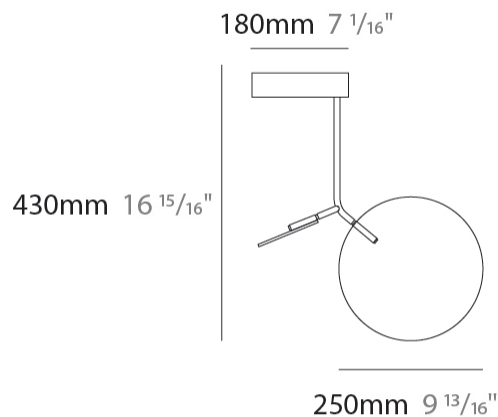

BALLON SUSPENSION

D71031-

base number   Finish   Finish
Options   Options   Options

1. To build a product code in our configurator select the specify button on the base model # product page
2. To build a manual product code on this datasheet choose from the options listed below in blue font and add the suffix to the base model #

GENERAL

Series: Ballon
Brand: Tunto
Division: Design
Mounting Type: Suspension
Mounting Location: Ceiling
Subcategory: Pendant

PHYSICAL

Shape: Abstract
Width (mm): 390
Width (in): 15 ³/₈
Height (mm): 430
Height (in): 16 ¹⁵/₁₆
Light Distribution: Direct
Diffuser: Opal - PMMA with Small Panel
Fixture Finish: [WAL / OAK / BLK / WHI / GWI / GBK](#)
Holder Finish: [WHI / BLK / GWI / GBK](#)
Fixture Material: Metal / Wood

ELECTRICAL

Lamp Type: LED
Total Output Wattage (W): 12.6
Dimming: Tri-Mode (Non-Dimming and Phase Dimming (120Vac only) and 0-10V Dimming)
Driver Included: Yes
Driver Location: Integrated
Driver Type: Constant Current - Universal
Driver Class: Class 2
Input Voltage (V): 120 - 277
Constant Current (MA): 700

LED

Number of LEDs: 2
Color Temperature (°K): 3000
Max. Delivered Lumen (lm): 500
CRI: >85 CRI
Lamp Life (hrs): 50000

OPTICAL

Adjustability: Rotational 330°

RATINGS AND CERTIFICATIONS

Certified By: Certified for North American Standards
IP rating: IP20

PROJECT
TYPE
SPECIFIER
QUANTITY
DATE