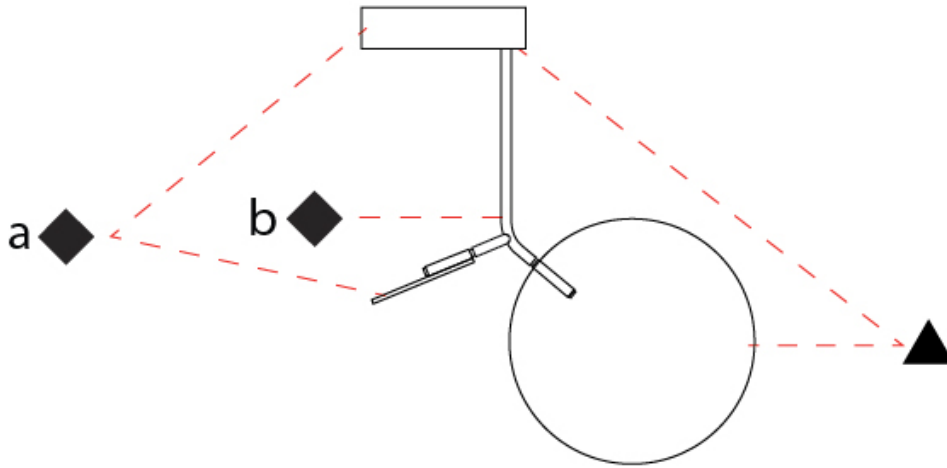

BALLON SUSPENSION

D71031-

PROJECT

TYPE

SPECIFIER

QUANTITY

DATE

D